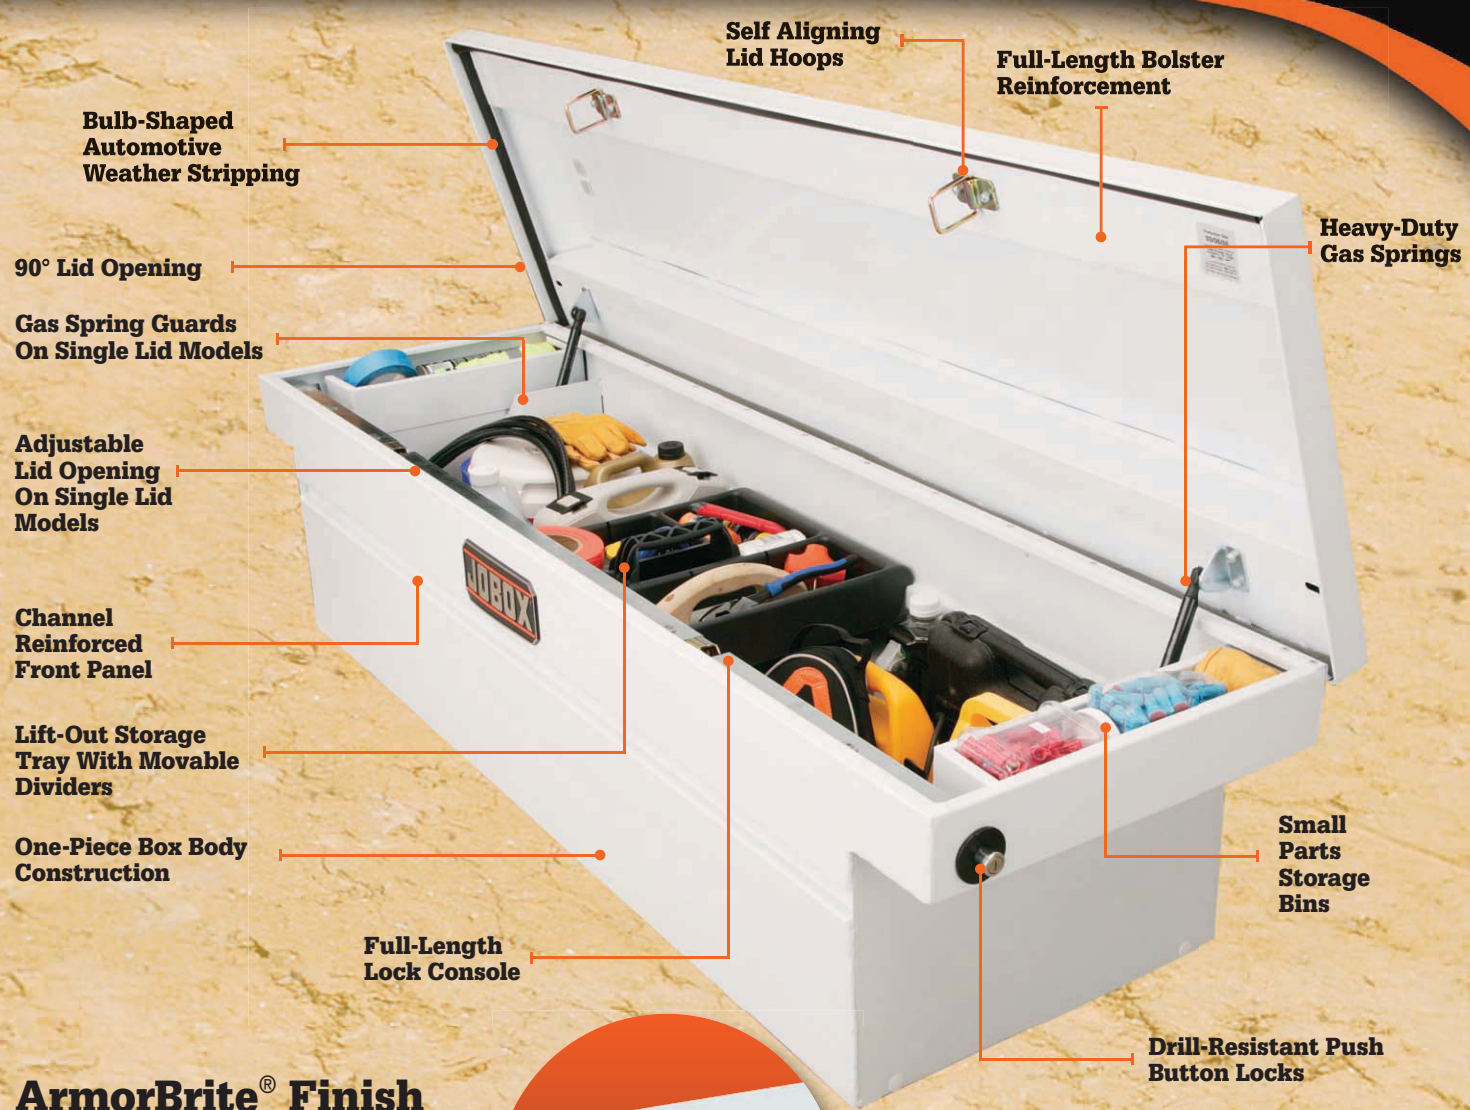

## SELF-ALIGNING LATCH HOOPS

- Cannot be bent or pried out of the lock
- Automatically aligns in locking system
- Guarantees a tight seal first time—every time

## RSL™ DEEP BEVELED EDGE LID

- RSL Rigid Structural Lid 3-Layer Lid has an inner core of rigid foam and reverse beveled liner for superior strength and rigidity
- Creates superior moisture protection and security for your cargo

### SELF-ALIGNING LATCH HOOPS

- Cannot be bent or pried out of the lock
- Automatically aligns in locking system
- Guarantees a tight seal first time-every time

### DEEP BEVELED EDGE LID DESIGN

- Body fits deeper inside the lid keeping out wind driven rain and prying tools
- Creates superior moisture protection and security for your cargo