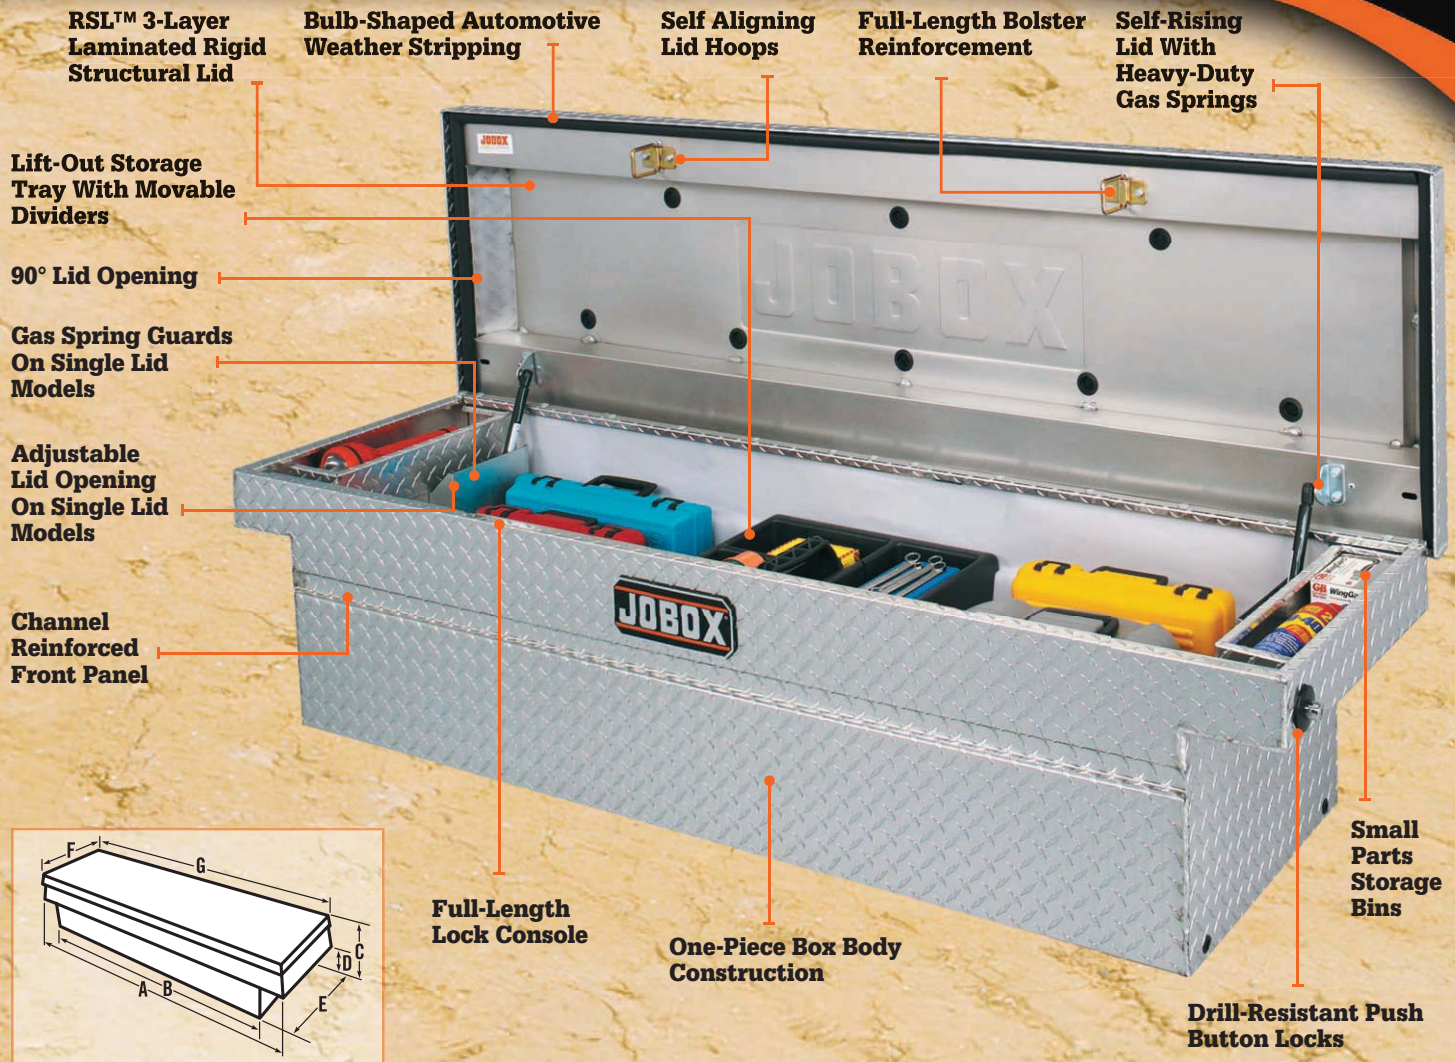

## GEAR-LOCK II™ LOCKING SYSTEM

- Self-adjusting dual rotary lock system
- Ratcheting action pulls lid tight to resist over 2,000 lbs. of prying and pulling force
- Provides the highest level of security and moisture resistance available

## SELF-ALIGNING LATCH HOOPS

- Cannot be bent or pried out of the lock
- Automatically aligns in locking system
- Guarantees a tight seal first time—every time

## RSL™ DEEP BEVELED EDGE LID

- RSL Rigid Structural Lid 3-Layer Lid has an inner core of rigid foam and reverse beveled liner for superior strength and rigidity
- Creates superior moisture protection and security for your cargo

### DEEP BEVELED EDGE LID DESIGN

- Body fits deeper inside the lid keeping out wind driven rain and prying tools
- Creates superior moisture protection and security for your cargo