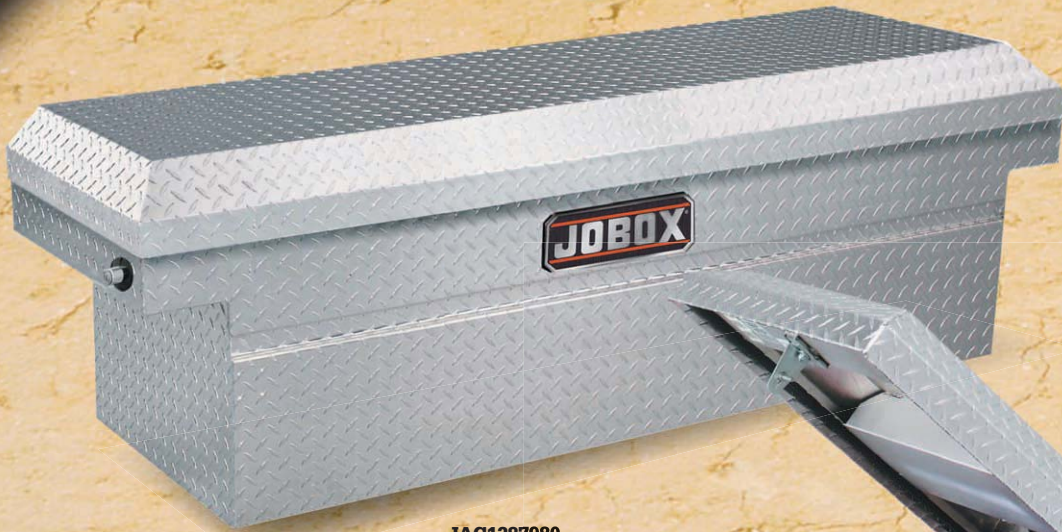

ALUMINUM CROSSOVERS

JAC1387980