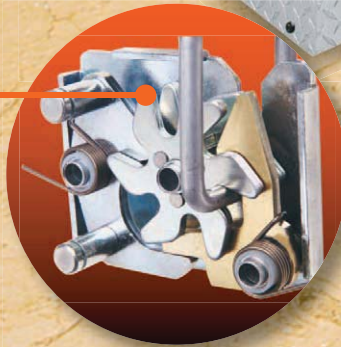

## GEAR-LOCK II™ LOCKING SYSTEM

- Self-adjusting dual rotary lock system
- Ratcheting action pulls lid tight to resist over 2,000 lbs. of prying and pulling force
- Provides the highest level of security and moisture resistance available

## SELF-ALIGNING LATCH HOOPS

- Cannot be bent or pried out of the lock
- Automatically aligns in locking system
- Guarantees a tight seal first time—every time

## RSL™ DEEP BEVELED EDGE LID

- RSL Rigid Structural Lid 3-Layer Lid has an inner core of rigid foam and reverse beveled liner for superior strength and rigidity
- Creates superior moisture protection and security for your cargo

### DEEP BEVELED EDGE LID DESIGN

- Body fits deeper inside the lid keeping out wind driven rain and prying tools
- Creates superior moisture protection and security for your cargo