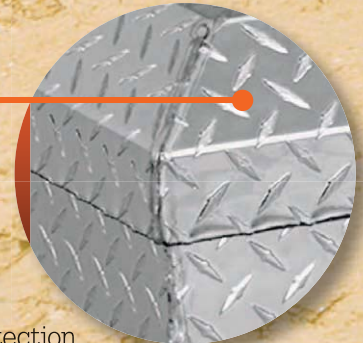

## SELF-ALIGNING LATCH HOOPS

- Cannot be bent or pried out of the lock
- Automatically aligns in locking system
- Guarantees a tight seal first time—every time

## RSL™ DEEP BEVELED EDGE LID

- RSL Rigid Structural Lid 3-Layer Lid has an inner core of rigid foam and reverse beveled liner for superior strength and rigidity
- Creates superior moisture protection and security for your cargo

### DEEP BEVELED EDGE LID DESIGN

- Body fits deeper inside the lid keeping out wind driven rain and prying tools
- Creates superior moisture protection and security for your cargo