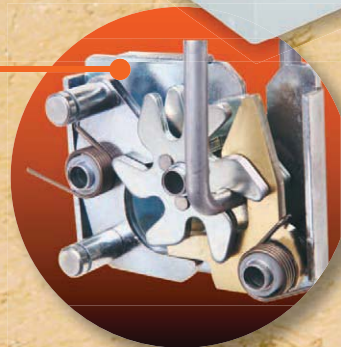

## SELF-ALIGNING LATCH HOOPS

- Cannot be bent or pried out of the lock
- Automatically aligns in locking system
- Guarantees a tight seal first time—every time

## STEEL CROSSOVERS

JSC1394980

JSC1464980

### GEAR-LOCK II™ LOCKING SYSTEM

- Self-adjusting dual rotary lock system
- Ratcheting action pulls lid tight to resist over 2,000 lbs. of prying and pulling force
- Provides the highest level of security and moisture resistance available

### SELF-ALIGNING LATCH HOOPS

- Cannot be bent or pried out of the lock
- Automatically aligns in locking system
- Guarantees a tight seal first time-every time