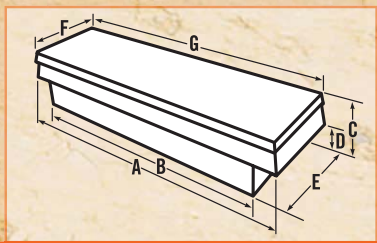

Model #	Description	UPC	A	B	C	D	E	F	G	Usable Cu. Ft.	Shipping Cu. Ft.	Shipping Wt. (Lbs.)
Steel Single Lid Crossovers												
JSC1394980	Fullsize Deep	0-43419-92790-2	70 1/8"	60 1/2"	18 7/8"	12"	20 1/4"	21"	72"	10.7	17.7	156.0
JSC1396980	Fullsize Deep, Extra-Wide	0-43419-92796-4	70 1/8"	60 1/8"	18 7/8"	12"	29 1/4"	30"	72"	17.5	26.8	191.0
JSC1395980	Deep Ford Super-Duty & Dodge Ram	0-43419-92793-3	74"	63"	18 7/8"	12"	20 1/4"	21"	74 7/8"	12.5	19.7	162.0
JSC1397980	Compact	0-43419-92805-3	61"	50"	12 7/8"	6"	20 1/4"	21"	61 7/8"	6.2	10.9	120.0
Steel Gull Wing Crossover												
JSC1464980	Fullsize Deep	0-43419-92811-4	70 1/8"	60 1/8"	20 1/2"	12"	20 1/4"	21"	72"	11.7	19.8	142.0

5 YEAR LIMITED WARRANTY. See page 51 for details.