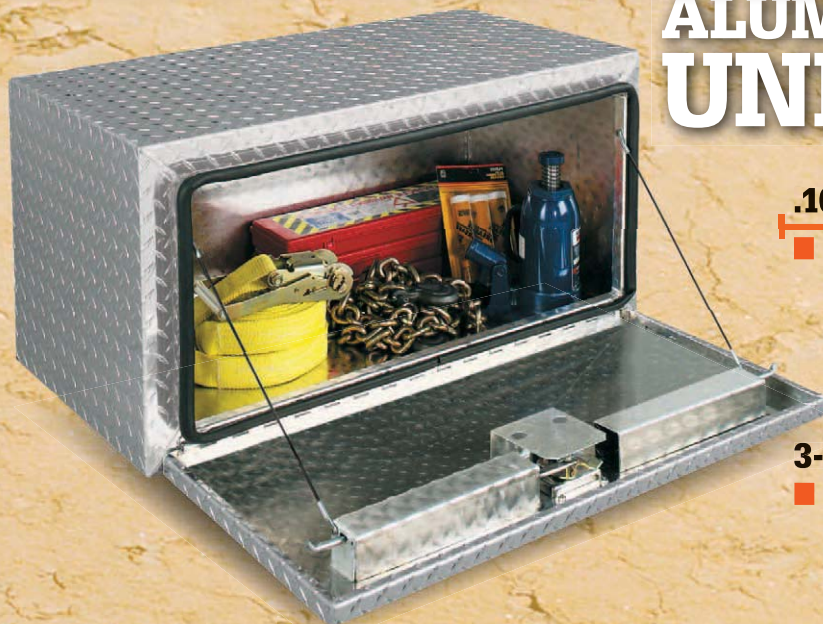

ONE-PIECE LOCK HOUSING

- Heavy-duty steel housing covers the locking system and locking rods to prevent damage and jamming. Housing adds extra strength to the door

INDUSTRIAL-GRADE STEEL HINGES

- Rugged 3" long, 7/8" outside diameter hinges with 1/2" diameter stainless steel pin

EXTENDED RAIN GUTTER

- 3/4" wide rain gutter surrounds the door opening to channel moisture around the opening to protect the contents

QUICK-RELEASE KEYWAY CONNECTORS

- Connectors allow the door end of the support cable to be easily and quickly disconnected to allow the door to drop down

ROTATING T-HANDLE

- T-handle draws the door tight against the weather stripping and locks at 3-points. Reinforced cam lock for superior security

ALUMINUM UNDERBEDS

.100-GAUGE ALUMINUM

- High-strength door construction with continuous 3/8" dia. hinge with 1" knuckles for superior strength and durability

3-POINT LOCKING SYSTEM

- System locks the door at the top and both sides for superior strength and security. It draws the high-strength door tight against the bulb-shaped weather stripping to seal out moisture and dust