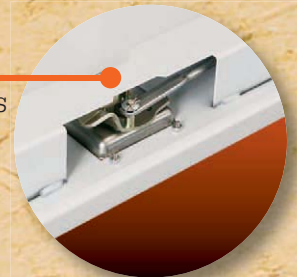

SEE NEXT PAGE FOR ALL MODELS

3-POINT LOCKING SYSTEM

- System locks the door at the top and both sides for strength and security. It draws the high-strength door tight against the bulb-shaped weather stripping to seal out moisture and dust

ONE-PIECE LOCK HOUSING

- Heavy-duty steel housing covers the locking system and locking rods to prevent damage and jamming. Housing adds extra strength to the door

INDUSTRIAL-GRADE STEEL HINGES

- Rugged 3" long, 7/8" outside diameter hinges with 1/2" diameter stainless steel pin

EXTENDED RAIN GUTTER

- 3/4" wide rain gutter surrounds the door opening to channel moisture around the opening to protect the contents

QUICK-RELEASE KEYWAY CONNECTORS

- Connectors allow the door end of the support cable to be easily and quickly disconnected to allow the door to drop down

ROTATING T-HANDLE

- T-handle draws the door tight against the weather stripping and locks at 3-points. Reinforced cam lock for superior security

ALUMINUM UNDERBEDS

.100-GAUGE ALUMINUM

- High-strength door construction with continuous 3/8" dia. hinge with 1" knuckles for superior strength and durability