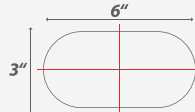

SOLD SEPARATELY!