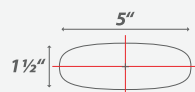

SOLD SEPARATELY!