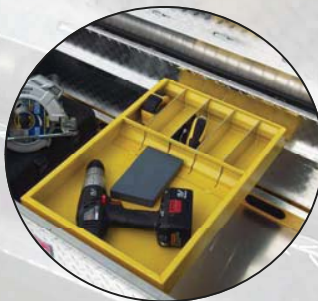

Full Lid CrossOver

Push Button Rotary Latch

Reinforced Floor

HD Aluminum Adjustable Tray

Integrated Tool Holders

Full Metal Shield to Protect Rotary Latches & Linkage Rods

- Available in Several Dimensions
 - ⇒ Standard
 - ⇒ Deep
 - ⇒ Wide
 - ⇒ Deep & Wide
- Beveled Lid Design
- Full Rubber Weather Seal
- Diamond Tread Back
- Sturdy Hinge Point
- Strong Prop Mounting Points—Lid & Body
- Full Metal Shield for Props
- Strut Reinforced Lid

COMMERCIAL CLASS
CARGO MANAGEMENT EQUIPMENT

Full Lid CrossOver

MODEL	APPLICATION
RB117FL	Full Size—Xtra Wide
RB120FL	Full Size—Xtra Deep & Xtra Wide (w/slant)
RB123FL	Full Size—Xtra Deep
RB127FL	Full Size—Standard
RB137FL	Mid Size / Down Size—Long Bed Only
RB154FL	Full Size Step Side & Down Size (shallow depth)
RB155FL	Mid Size / Down Size LB & SB (wide & Shallow)

Push Button Rotary Latch

Reinforced Floor

HD Aluminum Adjustable Tray

Integrated Tool Holders

- Available in Several Dimensions
 - ⇒ Standard
 - ⇒ Deep
 - ⇒ Wide
 - ⇒ Deep & Wide

- Beveled Lid Design
- Full Rubber Weather Seal
- Diamond Tread Back
- Sturdy Hinge Point
- Strong Prop Mounting Points—Lid & Body
- 2 Gas Props on Each Lid
- Strut Reinforced Lid