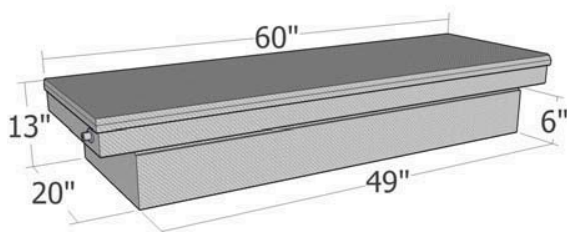

COMMERCIAL CLASS
CARGO MANAGEMENT EQUIPMENT

Full Lid CrossOver

MODEL	APPLICATION
RB117FL	Full Size—Xtra Wide
RB120FL	Full Size—Xtra Deep & Xtra Wide (w/slant)
RB123FL	Full Size—Xtra Deep
RB127FL	Full Size—Standard
RB137FL	Mid Size / Down Size—Long Bed Only
RB154FL	Full Size Step Side & Down Size (shallow depth)
RB155FL	Mid Size / Down Size LB & SB (wide & Shallow)

101 lbs 19.97 Cu. Ft.

MODEL RB117FL

105 lbs 25.52 Cu. Ft.

MODEL RB120FL

90 lbs 18.9 Cu. Ft.

MODEL RB123FL

84 lbs 14.79 Cu. Ft.

MODEL RB127FL

75 lbs 12.92 Cu. Ft.

MODEL RB137FL

65 lbs 9.03 Cu. Ft.

MODEL RB154FL

79 lbs 12.59 Cu. Ft.

MODEL RB155FL

Black Powder Coat Available—Add "B" to the end of the part number

Gull Wing CrossOver