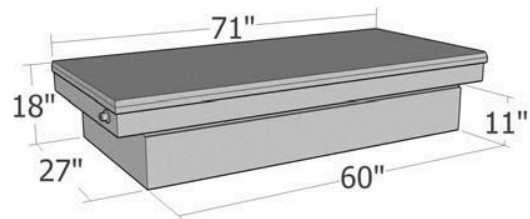

Full Lid CrossOver

Push Button Rotary Latch

Reinforced Floor

HD Aluminum Adjustable Tray

Integrated Tool Holders

Full Metal Shield to Protect Rotary Latches & Linkage Rods

- Available in Several Dimensions
 - ⇒ Standard
 - ⇒ Deep
 - ⇒ Wide
 - ⇒ Deep & Wide
- Beveled Lid Design
- Full Rubber Weather Seal
- Diamond Tread Back
- Sturdy Hinge Point
- Strong Prop Mounting Points—Lid & Body
- Full Metal Shield for Props
- Strut Reinforced Lid

COMMERCIAL CLASS
CARGO MANAGEMENT EQUIPMENT

Full Lid CrossOver

MODEL	APPLICATION
RB117FL	Full Size—Xtra Wide
RB120FL	Full Size—Xtra Deep & Xtra Wide (w/slant)
RB123FL	Full Size—Xtra Deep
RB127FL	Full Size—Standard
RB137FL	Mid Size / Down Size—Long Bed Only
RB154FL	Full Size Step Side & Down Size (shallow depth)
RB155FL	Mid Size / Down Size LB & SB (wide & Shallow)

101 lbs 19.97 Cu. Ft.

MODEL RB117FL

105 lbs 25.52 Cu. Ft.

MODEL RB120FL

90 lbs 18.9 Cu. Ft.

MODEL RB123FL

84 lbs 14.79 Cu. Ft.

MODEL RB127FL