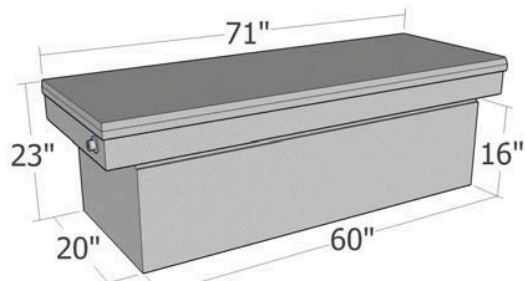

COMMERCIAL CLASS
CARGO MANAGEMENT EQUIPMENT

Full Lid CrossOver

MODEL	APPLICATION
RB117FL	Full Size—Xtra Wide
RB120FL	Full Size—Xtra Deep & Xtra Wide (w/slant)
RB123FL	Full Size—Xtra Deep
RB127FL	Full Size—Standard
RB137FL	Mid Size / Down Size—Long Bed Only
RB154FL	Full Size Step Side & Down Size (shallow depth)
RB155FL	Mid Size / Down Size LB & SB (wide & Shallow)

101 lbs 19.97 Cu. Ft.

MODEL RB117FL

105 lbs 25.52 Cu. Ft.

MODEL RB120FL

90 lbs 18.9 Cu. Ft.

MODEL RB123FL

84 lbs 14.79 Cu. Ft.

MODEL RB127FL

75 lbs 12.92 Cu. Ft.

MODEL RB137FL

65 lbs 9.03 Cu. Ft.

MODEL RB154FL

79 lbs 12.59 Cu. Ft.

MODEL RB155FL

Black Powder Coat Available—Add "B" to the end of the part number

Gull Wing CrossOver