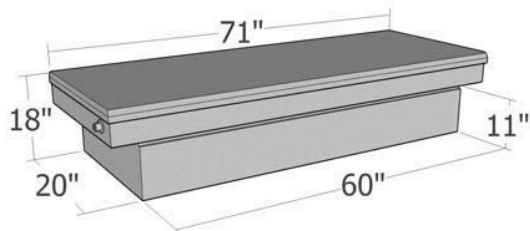

COMMERCIAL CLASS
CARGO MANAGEMENT EQUIPMENT

Full Lid CrossOver

MODEL	APPLICATION
RB117FL	Full Size—Xtra Wide
RB120FL	Full Size—Xtra Deep & Xtra Wide (w/slant)
RB123FL	Full Size—Xtra Deep
RB127FL	Full Size—Standard
RB137FL	Mid Size / Down Size—Long Bed Only
RB154FL	Full Size Step Side & Down Size (shallow depth)
RB155FL	Mid Size / Down Size LB & SB (wide & Shallow)

101 lbs 19.97 Cu. Ft.

MODEL RB117FL

105 lbs 25.52 Cu. Ft.

MODEL RB120FL

90 lbs 18.9 Cu. Ft.

MODEL RB123FL

84 lbs 14.79 Cu. Ft.

MODEL RB127FL