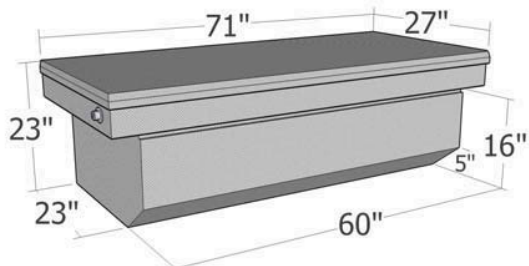

Full Lid CrossOver

Push Button Rotary Latch

Reinforced Floor

HD Aluminum Adjustable Tray

Integrated Tool Holders

Full Metal Shield to Protect Rotary Latches & Linkage Rods

- Available in Several Dimensions
 - ⇒ Standard
 - ⇒ Deep
 - ⇒ Wide
 - ⇒ Deep & Wide
- Beveled Lid Design
- Full Rubber Weather Seal
- Diamond Tread Back
- Sturdy Hinge Point
- Strong Prop Mounting Points—Lid & Body
- Full Metal Shield for Props
- Strut Reinforced Lid

COMMERCIAL CLASS
CARGO MANAGEMENT EQUIPMENT

Full Lid CrossOver

MODEL	APPLICATION
RB117FL	Full Size—Xtra Wide
RB120FL	Full Size—Xtra Deep & Xtra Wide (w/slant)
RB123FL	Full Size—Xtra Deep
RB127FL	Full Size—Standard
RB137FL	Mid Size / Down Size—Long Bed Only
RB154FL	Full Size Step Side & Down Size (shallow depth)
RB155FL	Mid Size / Down Size LB & SB (wide & Shallow)

101 lbs 19.97 Cu. Ft.

MODEL RB117FL

105 lbs 25.52 Cu. Ft.

MODEL RB120FL

90 lbs 18.9 Cu. Ft.

MODEL RB123FL

84 lbs 14.79 Cu. Ft.

MODEL RB127FL