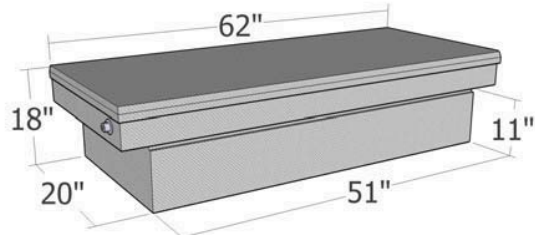

MODEL RB137FL

65 lbs 9.03 Cu. Ft.