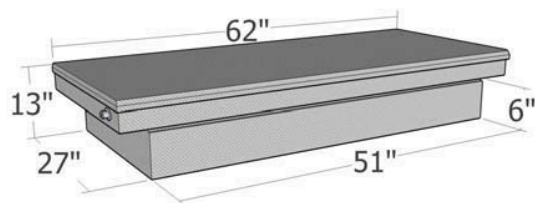

101 lbs 19.97 Cu. Ft.

MODEL RB117FL

105 lbs 25.52 Cu. Ft.

MODEL RB120FL

90 lbs 18.9 Cu. Ft.

MODEL RB123FL

84 lbs 14.79 Cu. Ft.

MODEL RB127FL

75 lbs 12.92 Cu. Ft.

MODEL RB137FL

65 lbs 9.03 Cu. Ft.

MODEL RB154FL

79 lbs 12.59 Cu. Ft.

MODEL RB155FL

Black Powder Coat Available—Add "B" to the end of the part number

Gull Wing CrossOver

Push Button Rotary Latch

Reinforced Floor

HD Aluminum Adjustable Tray

Integrated Tool Holders

- Available in Several Dimensions
 - ⇒ Standard
 - ⇒ Deep
 - ⇒ Wide
 - ⇒ Deep & Wide

- Beveled Lid Design
- Full Rubber Weather Seal
- Diamond Tread Back
- Sturdy Hinge Point
- Strong Prop Mounting Points—Lid & Body
- 2 Gas Props on Each Lid
- Strut Reinforced Lid