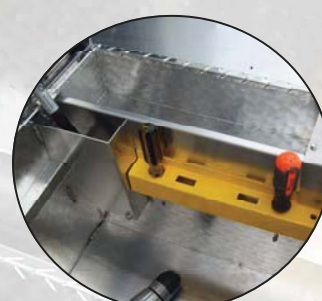

Full Lid CrossOver

Push Button Rotary Latch

Reinforced Floor

HD Aluminum Adjustable Tray

Integrated Tool Holders

Full Metal Shield to Protect Rotary Latches & Linkage Rods

- Available in Several Dimensions
 - ⇒ Standard
 - ⇒ Deep
 - ⇒ Wide
 - ⇒ Deep & Wide
- Beveled Lid Design
- Full Rubber Weather Seal
- Diamond Tread Back
- Sturdy Hinge Point
- Strong Prop Mounting Points—Lid & Body
- Full Metal Shield for Props
- Strut Reinforced Lid

COMMERCIAL CLASS
CARGO MANAGEMENT EQUIPMENT

Full Lid CrossOver

MODEL	APPLICATION
RB117FL	Full Size—Xtra Wide
RB120FL	Full Size—Xtra Deep & Xtra Wide (w/slant)
RB123FL	Full Size—Xtra Deep
RB127FL	Full Size—Standard
RB137FL	Mid Size / Down Size—Long Bed Only
RB154FL	Full Size Step Side & Down Size (shallow depth)
RB155FL	Mid Size / Down Size LB & SB (wide & Shallow)

Push Button Rotary Latch

Reinforced Floor

HD Aluminum Adjustable Tray

Integrated Tool Holders

- Available in Several Dimensions
 - ⇒ Standard
 - ⇒ Deep
 - ⇒ Wide
 - ⇒ Deep & Wide

- Beveled Lid Design
- Full Rubber Weather Seal
- Diamond Tread Back
- Sturdy Hinge Point
- Strong Prop Mounting Points—Lid & Body
- 2 Gas Props on Each Lid
- Strut Reinforced Lid