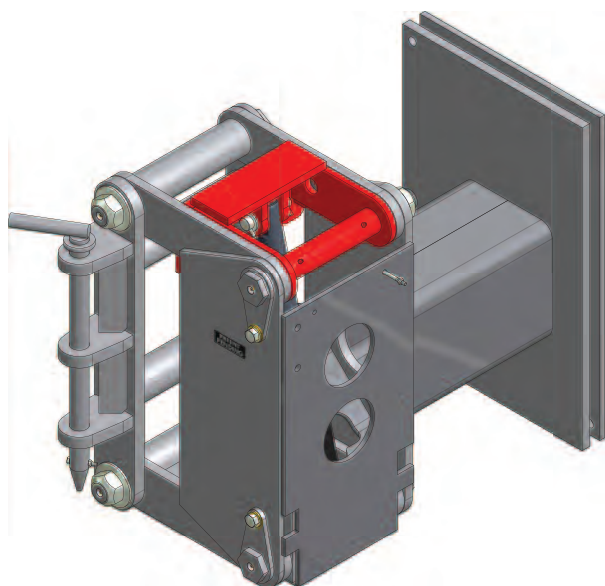

Standard Features:

- Single Function Wing is Operated with Single Lever Control for Ease of Operation; Double Function is Operated by Two Hydraulic Function Controls to Independently Control the Heel and Toe End of the Wing Moldboard
- 100% Welded Moldboard
- 1-Piece ½" Moldboard Reinforcement Ribs
- Free Float to Follow Contour of Road to Shoulder
- Rear Push Mount Installed Above Frame for Increased Ground to Rear Mount Clearance
- 100% Powder Coat Finish

Options:

- Two-Piece Torsion Trip Edge
- Left Side or Dual Mount
- Moldboard Wear Shoe to Extend Cutting Edge Wear
- Power and Manual Tilt Front Hitches
- Power or Manual Slide Front Post
- Full Trip Moldboard
- Carbide Cutting Edge for Longer Cutting Edge Life
- Special Paint
- Custom Cheek Plate Hitches
- Dual Pusharms
- Power Heel Slide for On-the-Go Swath Widening from the Cab
- Curb Guard to Prevent Moldboard Heel End Damage
- Power Slide Pusharm
- Decell Cylinder to Slow the Heel Lift Cylinder Function when Activating it to Stow the Wing, Thus Helping to Prevent Damage to the Chassis or Body
- Marker Kit

For questions or to place an order, please contact **HAWKEYE TRUCK EQUIPMENT** at 515-289-1755 or 1-800-622-8223.

Para-Glide WING POST

Patent Pending

Standard Features:

- Full Floatation Reduces Road Shock and Vibration to the Vehicle
- Longer Service Life and Fewer Repairs with Increased Safety
- Faster Cycle Times
- Trailing Link Design Reduces the Risk of the Moldboard Toe End Digging into the Ground and Kicking Up into the Truck Cab
- 14" Full Float with 18" of Lift
- Front, Mid or Rear Mounts Available
- Primary Pivot Pins are Center Line Drilled from Each End and Have a Cross Hole for Greasing.
- Optional Patrol Wing Post