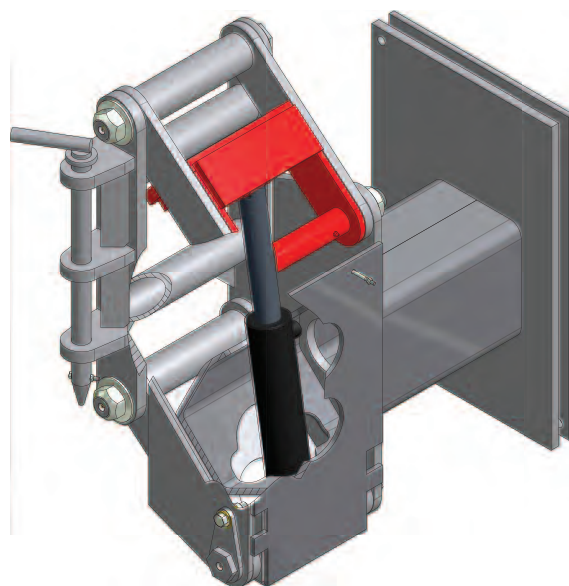

Para-Glide Wing Post in Full Float Position.

Contact HAWKEYE TRUCK EQUIPMENT at 515-289-1755 or 1-800-622-8223.