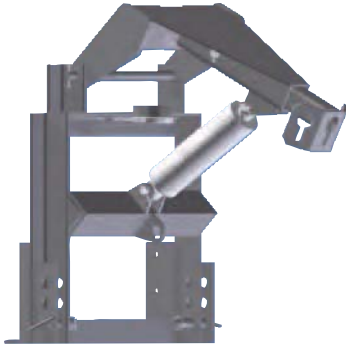

# Pin Type Hitch

For questions or to place an order, contact HAWKEYE TRUCK EQUIPMENT at 515-289-1755 or 1-800-622-8223.

**MC5000**

- Low Profile Design
- Available in 21", 30.5" & 33.5" Centers
- Non-Tilt
- Telescopic Lift Arm

**MC201**

- High Profile Design
- Available in 30.5" & 33.5" Centers
- Tilting with Lever Release for Locking
- Telescopic Lift Arm

**MC8002**

- High Profile Design
- Available in 21", 30.5" & 33.5" Centers
- Tilting
- Telescopic Lift Arm

**00011210 MC5000-FFLA**

- Low Profile Design
- Available in 30.5" Centers
- Non-Tilt
- Telescopic w/Fold Flat Lift Arm

**00031835 26B**

-