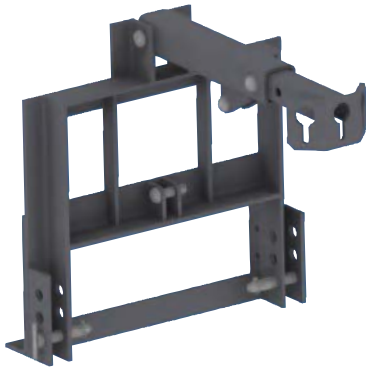

# Pin Type Hitch

For questions or to place an order, contact HAWKEYE TRUCK EQUIPMENT at 515-289-1755 or 1-800-622-8223.

**MC5000**

- Low Profile Design
- Available in 21", 30.5" & 33.5" Centers
- Non-Tilt
- Telescopic Lift Arm

**MC201**

- High Profile Design
- Available in 30.5" & 33.5" Centers
- Tilting with Lever Release for Locking
- Telescopic Lift Arm

**MC8002**

- High Profile Design
- Available in 21", 30.5" & 33.5" Centers
- Tilting
- Telescopic Lift Arm

**00011210 MC5000-FFLA**

- Low Profile Design
- Available in 30.5" Centers
- Non-Tilt
- Telescopic w/Fold Flat Lift Arm

**00031835 26B**

-

## Plow Portion Hitches

**Pin Style Swivel Hitch Also Available in 21", 30.5" and 33.5" Center**

**MC801 Field Conversion Kit to Convert Pin Style to Loop Style Hitch**

**Pin Hitch for 26B Style Hitch**