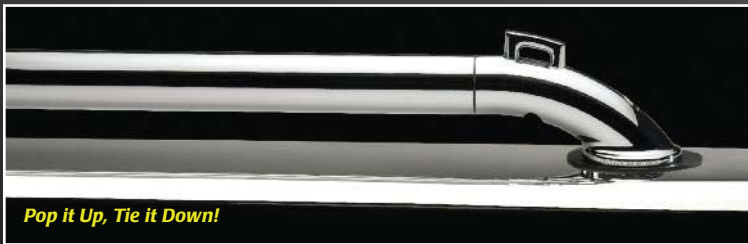

**SSR** Locker Side Rail  
Economically priced Genuine Putco Bed Rail

**Pop it Up, Tie it Down!**

**BOSS** Locker

Patent# 5,476,349 Patent# 5,618,140 Des. 382,533

## Locker Bed Rails

The original Putco rail with up to 1,000 lbs. of tie down strength! Unique cut-outs in each bed rail end provide innovative tie-down points in a great looking Bed Rail. Solid die cast construction on bed rail ends allows for extreme tie down strength. Easy no drill installation via stake pockets. Stainless tubes are chromed to 44 Hour CASS and tubes and rails are backed by a Lifetime Warranty.

## Black Locker Bed Rails

The original Putco rail in Black with up to 1,000 lbs. of tie down strength! Unique cut-outs in each bed rail end provide innovative tie-down points in a great looking Bed Rail. Solid die cast construction on bed rail ends allows for extreme tie down strength. Easy no drill installation via stake pockets. Stainless tubes are chromed to 44 Hour CASS and tubes and rails are backed by a Lifetime Warranty.

## CrossRail

The newest Putco Locker features strength, unique oval tube. Made of NeveRust™ Stainless Steel. Solid die cast construction on bed rail ends allows for extreme tie down strength. Easy no drill installation via stake pockets. Stainless tubes are chromed to 44 Hour CASS and tubes and rails are backed by a Lifetime Warranty.