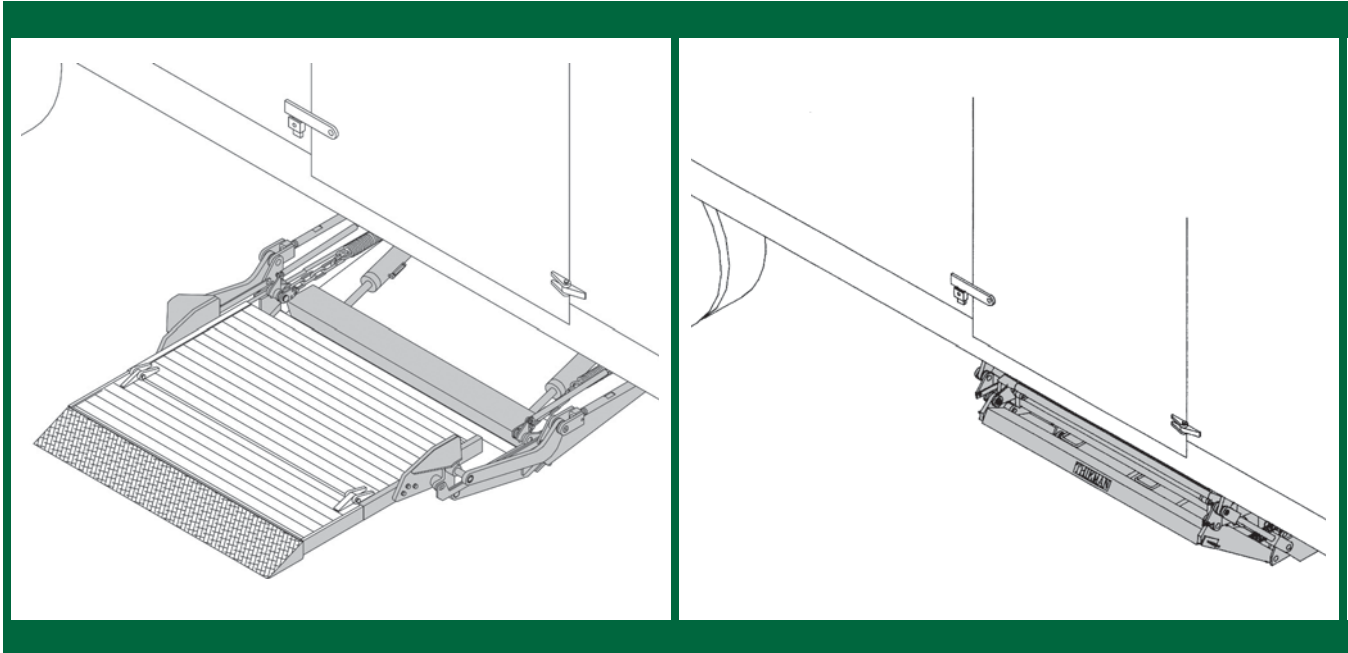

# SideLoader

Tailgates By **THIEMAN**

*Raising Performance to New Levels*

## MODEL SL

Platform in Loading/Unloading Position

Platform in Travel Position

### FEATURING:

- Meets TMC Electrical Guidelines
- 48" x 36" and 60" x 36" Extruded Aluminum Platform
- 1500 and 2000 lb. Lift Capacities
- Maintenance-Free Bearings
- Dual Folding Assist Springs
- Dual Cylinder Lift
- Up to 10" Rub Rail Clearance
- Sealed Toggle Switch Control
- Power Down Lowering of Platform
- Level Ride Platform

Designed for both truck bodies and trailers, the THIEMAN SL series is the most cost effective side-loading liftgate available.

With the use of a high-strength extruded aluminum platform and teflon composite bushings at major wear points, the THIEMAN sideloader's life expectancy is much longer than other models on the market.