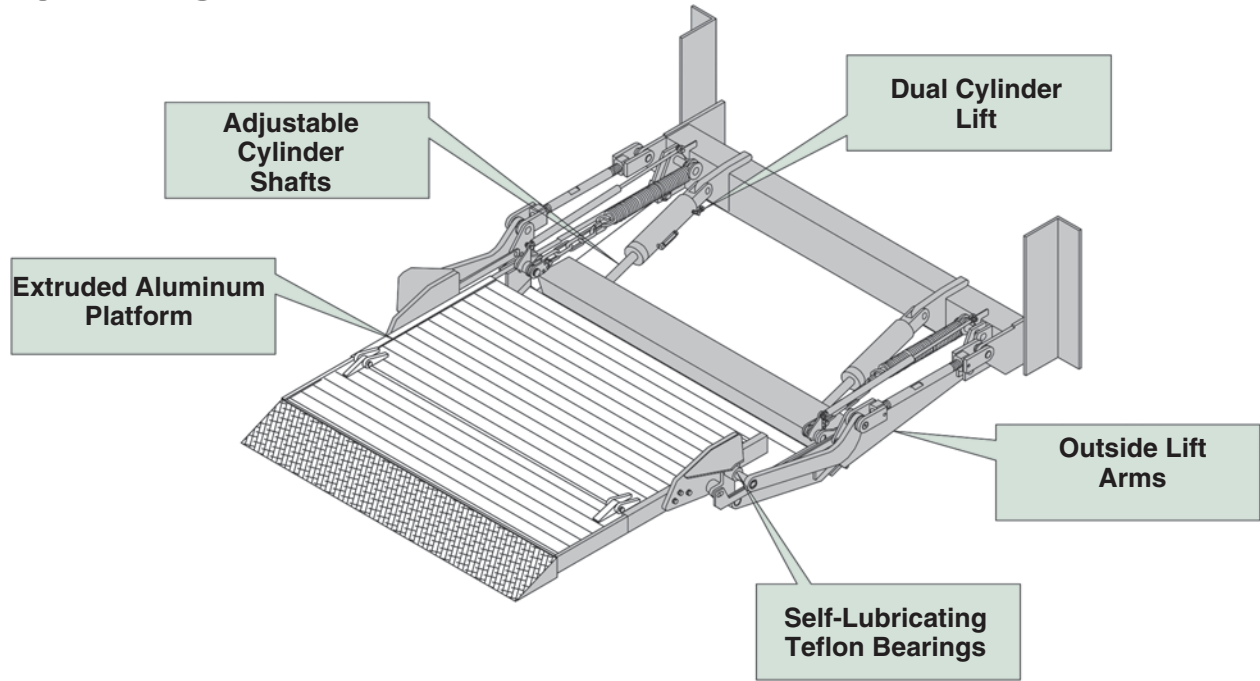

Features, Benefits and Specifications

MODEL SL

STANDARD FEATURES AND BENEFITS:

- Teflon Composite Bearings Used With Stress-Proof Pins for Virtually Maintenance-Free Operation at Main Pivot Points
- 150 Amp Circuit Breaker for Electrical Protection
- Dual Cylinder Lift for Maximum Stability
- Sealed Toggle Switch Control for Easy, Weather Proof Operation
- Outside Lift Arms for Maximum Platform Stability
- Extruded Aluminum Platform for Long Life, Reduced Weight, and Maximum Strength
- Adjustable Cylinder Shafts for Adjusting Platform Height
- Power Down for Better Cold Weather Operation
- Meets All TMC Guidelines for Reduced Service Requirements

AVAILABLE OPTIONS FOR SL SERIES:

- Remote Pendant Control
- In-Cab Shut Off Switch
- Automatic Cart Stop
- Push Button Control
- PTO Power Source
- Power Unit Enclosure
- Trailer Kits

MODEL NO.	PLATFORM	LOAD CAPACITY	LOWERING	INSTALL WEIGHT	BED HEIGHT RANGE
SL-15 EST-6	48" x 36"+8"	1500 lb.	Power	669 lb.	42" to 52"
SL-20 EST-6	48" x 36"+8"	2000 lb.	Power	674 lb.	42" to 52"
SL-15 EST-6	60" x 36"+8"	1500 lb.	Power	717 lb.	42" to 52"
SL-20 EST-6	60" x 36"+8"	2000 lb.	Power	722 lb.	42" to 52"
SL-15 EST-10	48" x 36"+8"	1500 lb.	Power	682 lb.	48" to 56"
SL-20 EST-10	48" x 36"+8"	2000 lb.	Power	687 lb.	48" to 56"
SL-15 EST-10	60" x 36"+8"	1500 lb.	Power	730 lb.	48" to 56"
SL-20 EST-10	60" x 36"+8"	2000 lb.	Power	735 lb.	48" to 56"

EST-Electric w/ Toggle Switch Control/Power Down
Application: Van Bodies, Stake Bodies, and Trailers

Distributed By:

Hawkeye Truck Equipment
(515) 289-1755
(800) 622-8223

THIEMAN
TAILGATES INC.
Raising Performance to New Levels

THIEMAN Reserves the right to Change Products Specifications at any time Without Prior Notice.
Printed in U.S.A. Rev. 5/11 • 1M • MP73022