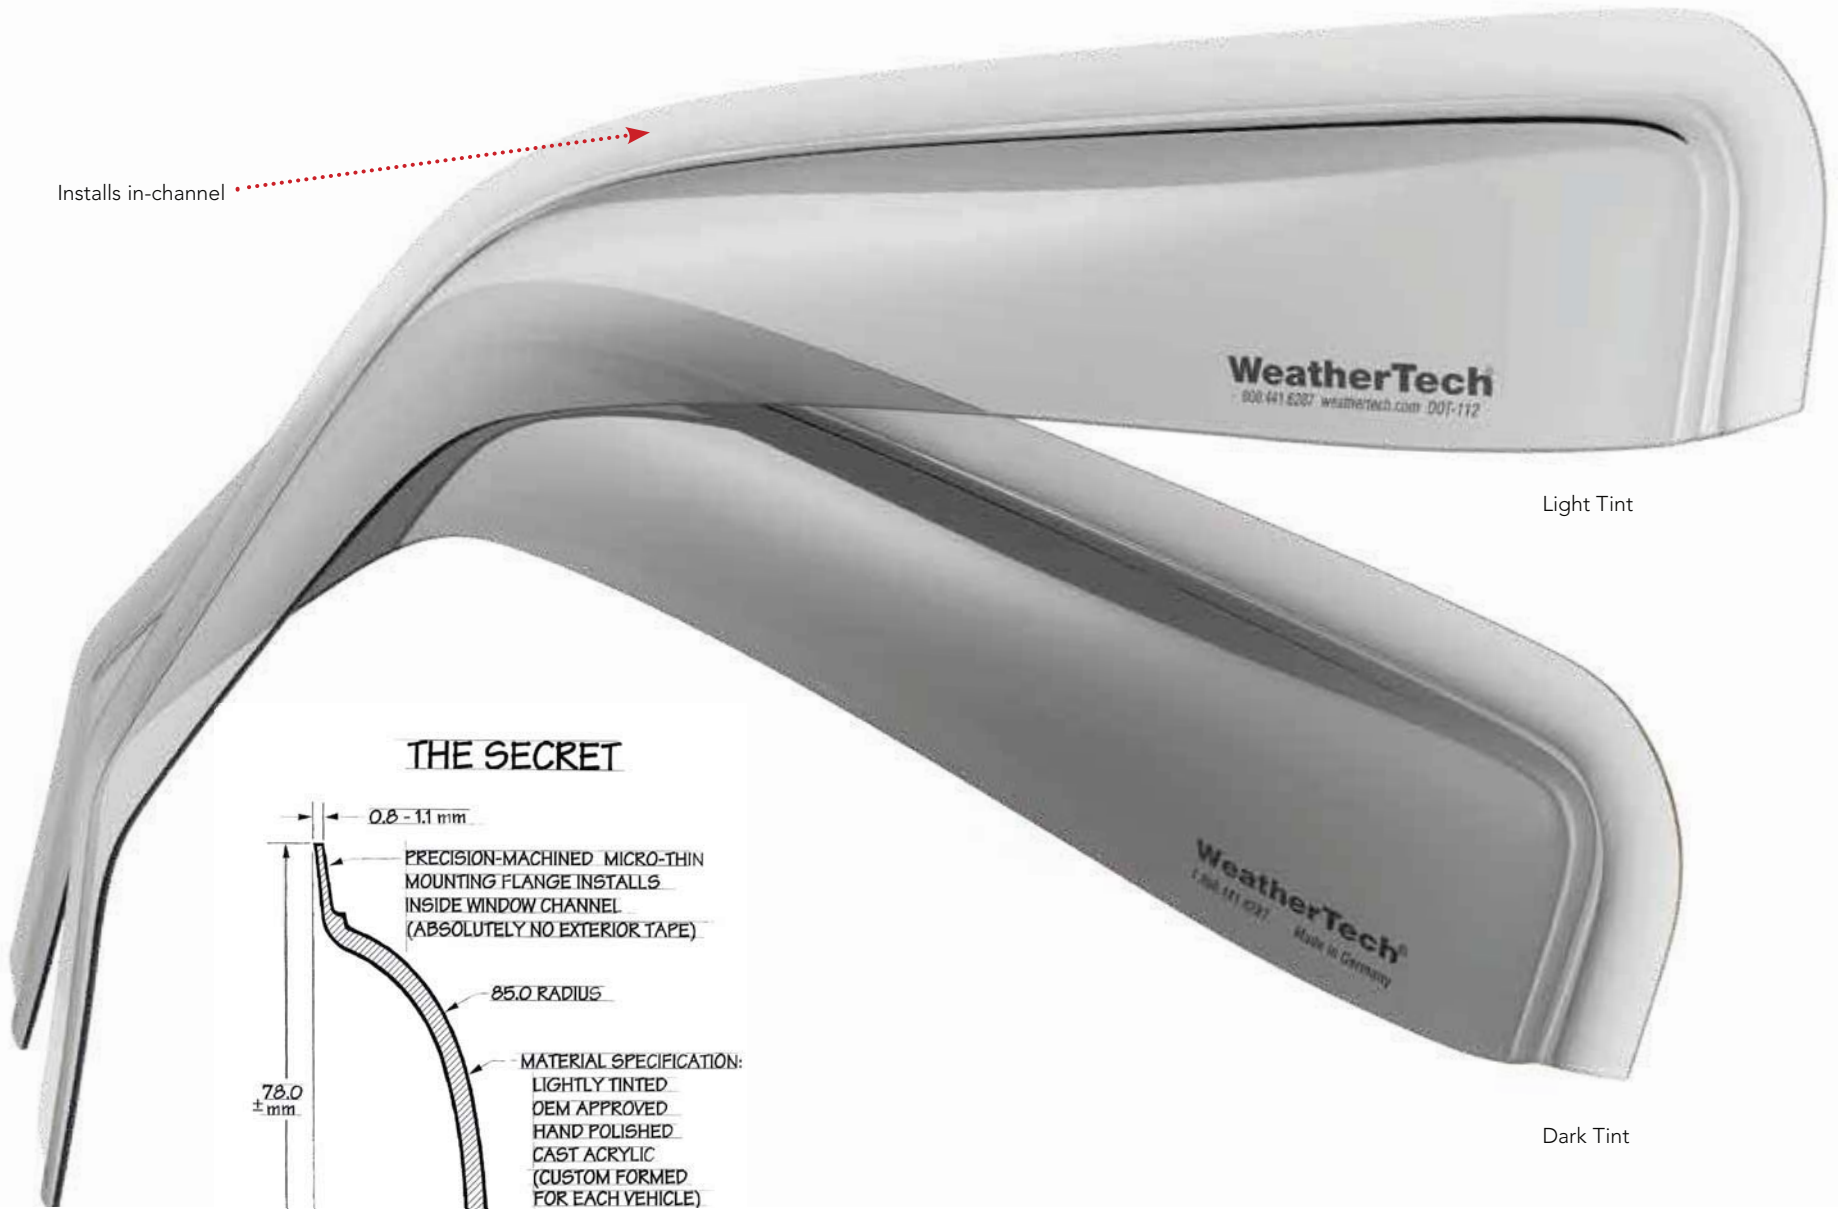

Dark Tint

Installs in-channel

Light Tint