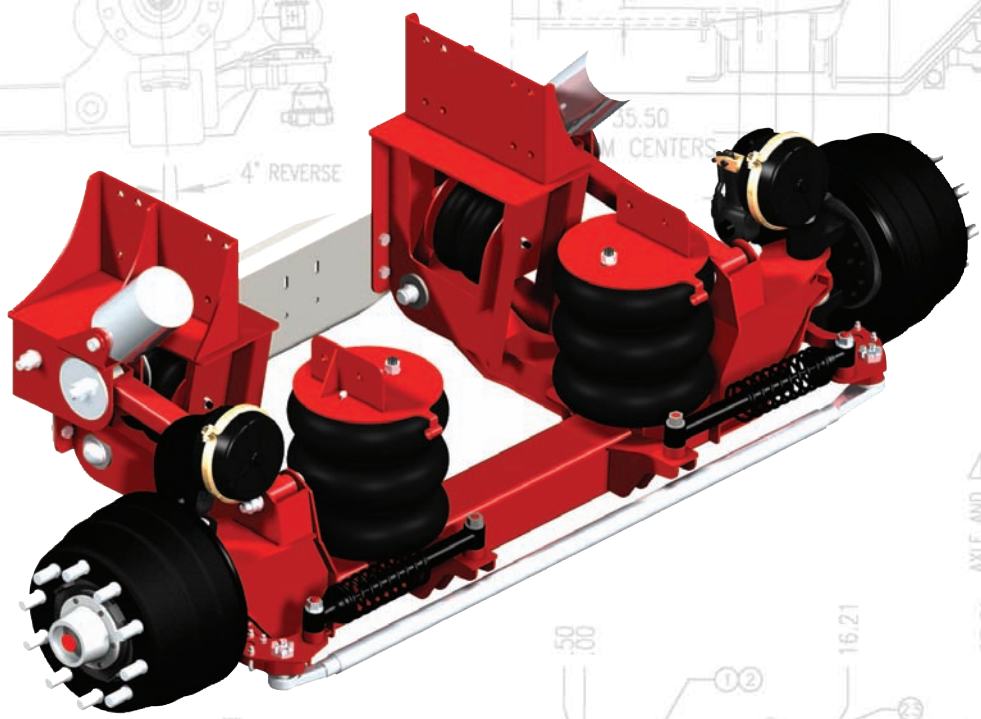

Watson Suspension Systems

REVERSE STEER TRU-TRACK

RSL-1186TT

- 5 Year Warranty
- Maintenance Free with Huck Fasteners
- 13,200 lb. Capacity

LEADERSHIP IN SUSPENSION TECHNOLOGY

RSL-1186TT

REVERSE STEER TRU-TRACK

INTEGRATED SUSPENSION AND AXLE ASSEMBLY

FORWARD POSITION

REVERSE POSITION

- Axle Travel: 13.5 in.
- Axle Lift: 11 in.
- Capacity: 13,200 lbs.
- Ride Height: 7 thru 16 in.
- Parallelogram Design
- Lightweight: 1,050 lbs.
- Maintenance Free HUCK Fasteners
- Dual Self-Centering Stabilizers
- Preset Caster