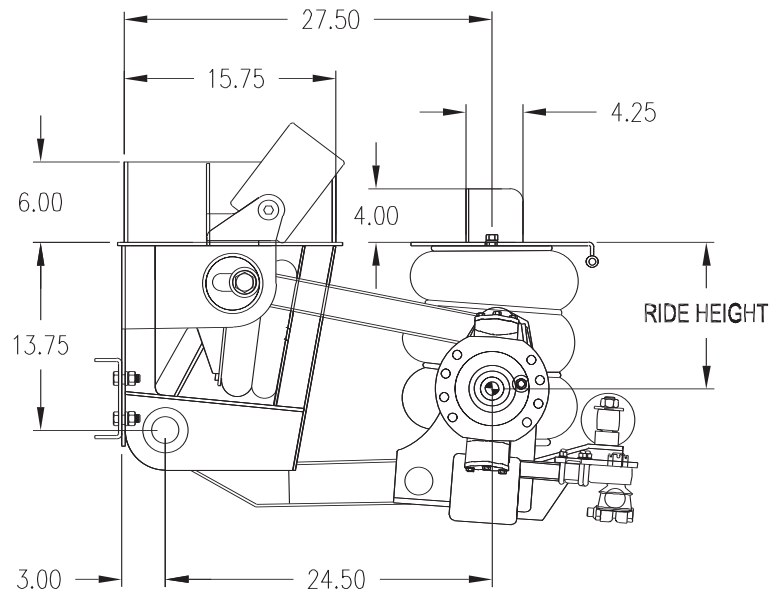

Watson Suspension Systems

REVERSE STEER TRU-TRACK

RSL-1186TT

- 5 Year Warranty
- Maintenance Free with Huck Fasteners
- 13,200 lb. Capacity

LEADERSHIP IN SUSPENSION TECHNOLOGY

RSL-1186TT

REVERSE STEER TRU-TRACK

INTEGRATED SUSPENSION AND AXLE ASSEMBLY

FORWARD POSITION

REVERSE POSITION

- Axle Travel: 13.5 in.
- Axle Lift: 11 in.
- Capacity: 13,200 lbs.
- Ride Height: 7 thru 16 in.
- Parallelogram Design
- Lightweight: 1,050 lbs.
- Maintenance Free HUCK Fasteners
- Dual Self-Centering Stabilizers
- Preset Caster