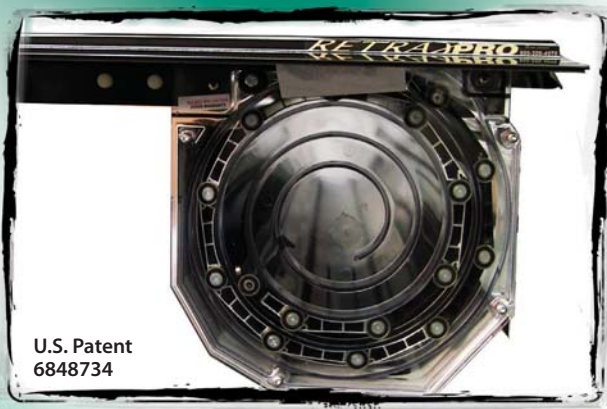

U.S. Patent
6848734

Our patented design prevents the cover from rolling onto itself and allows the cover to stay flush whether the cover is open or closed.

Sealed-For-Life Bearings Mean Smooth, One-Handed Operation!

Sealed, ball-bearing rollers are mounted onto each section. This allows the retractable cover to open and close easily with one hand, without the need for pull straps, Velcro, snaps or springs. Ball-bearings provide smooth operation, preventing the cover from ever binding when opening or closing.

Patented System Stays Flush Open Or Closed!

Our patented, low-profile design is always flush, enhancing the integrity of your truck's style rather than overcoming it. Your cover will seal tight and look good. Unlike soft covers that bulk up when rolled, the flush front cover streamlines the overall appearance and provides a firm, dependable seal that keeps out the elements and helps keep the bed dry.

Rugged Aluminum Construction!

RetraxPRO™ bed covers are made with industrial strength aluminum, giving them the strength to support distributed loads of *more than 500 pounds!*

Easy on the eyes, tough to damage and simple to care for: put a RetraxPRO™ on your truck today.