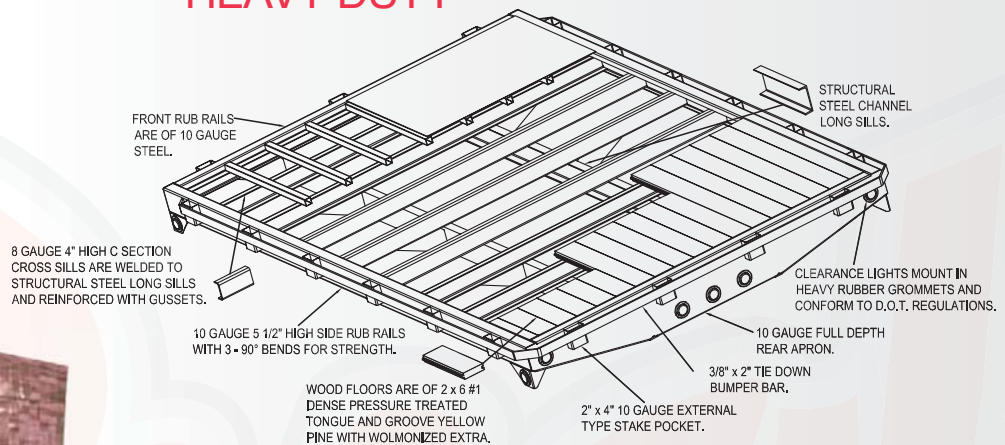

Rugby[®]

SERIES 2000

PLATFORM BODIES

For questions or to place an order, contact HAWKEYE TRUCK EQUIPMENT at 515-289-1755 or 1-800-622-8223.

SERIES 2000

PLATFORM BODIES

The Rugby® Platform and Stake Racks are built tough to meet your high standards. Available in 3 styles, standard duty with internal stake pockets, heavy duty with external stake pockets and tie down rails, and super heavy duty with a frame made almost entirely of structural channel, Rugby platform bodies are ready to work.

The Series 2000 Platforms come with high tensile steel rub rails, a full rear apron, and double-walled stake pockets to fit your needs. The Series 2000 Line also includes an all structural Super Heavy Duty Platform, a Heavy Duty Bulkhead, and Contractor Sides. Series 2000 Platform Bodies offer superior construction, economically, making them an ideal choice for a wide range of applications.

STANDARD DUTY

HEAVY DUTY

SUPER HEAVY DUTY

The RUGBY S-2000 **STANDARD DUTY** PLATFORMS include fully enclosed stake pockets for greater stability, along with a full rear apron, and optional contractor sides.

Added Versatility

The versatility of Rugby stake racks allows you to order your standard combination of side and rear racks, or order any combination of 4-, 5-, or 6-foot side sections to match your platform length. Bulkhead or front rack section options are available. In addition, an available conversion kit allows Rugby stake racks to swing out. All of these features together make the most versatile stake racks on the market.