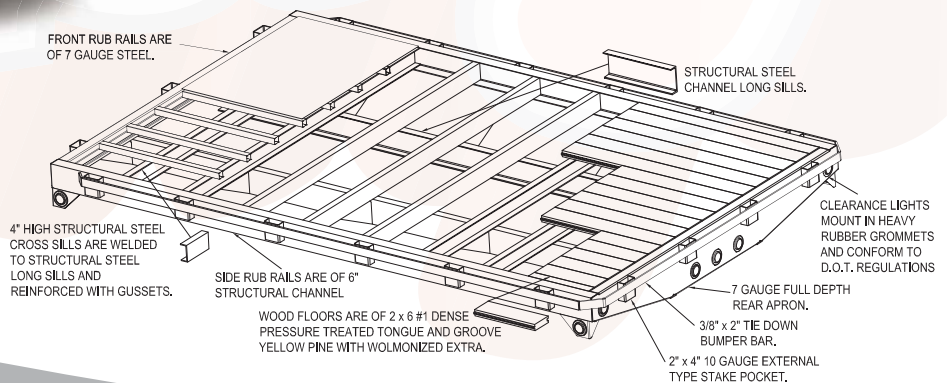

Rugby[®]

SERIES 2000

PLATFORM BODIES

For questions or to place an order, contact HAWKEYE TRUCK EQUIPMENT at 515-289-1755 or 1-800-622-8223.

SERIES 2000

PLATFORM BODIES

The Rugby® Platform and Stake Racks are built tough to meet your high standards. Available in 3 styles, standard duty with internal stake pockets, heavy duty with external stake pockets and tie down rails, and super heavy duty with a frame made almost entirely of structural channel, Rugby platform bodies are ready to work.

The Series 2000 Platforms come with high tensile steel rub rails, a full rear apron, and double-walled stake pockets to fit your needs. The Series 2000 Line also includes an all structural Super Heavy Duty Platform, a Heavy Duty Bulkhead, and Contractor Sides. Series 2000 Platform Bodies offer superior construction, economically, making them an ideal choice for a wide range of applications.

STANDARD DUTY

HEAVY DUTY

SUPER HEAVY DUTY

The RUGBY S-2000 **STANDARD DUTY** PLATFORMS include fully enclosed stake pockets for greater stability, along with a full rear apron, and optional contractor sides.

Added Versatility

The versatility of Rugby stake racks allows you to order your standard combination of side and rear racks, or order any combination of 4-, 5-, or 6-foot side sections to match your platform length. Bulkhead or front rack section options are available. In addition, an available conversion kit allows Rugby stake racks to swing out. All of these features together make the most versatile stake racks on the market.