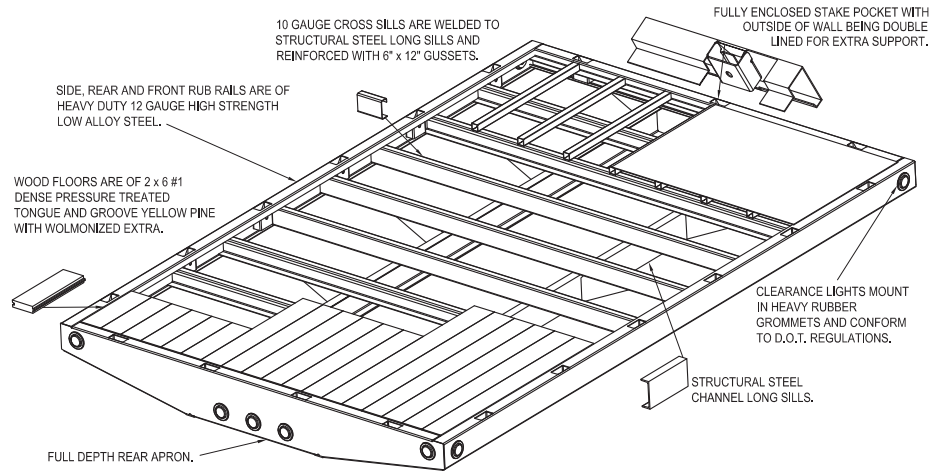

Rugby[®]

SERIES 2000

PLATFORM BODIES

For questions or to place an order, contact HAWKEYE TRUCK EQUIPMENT at 515-289-1755 or 1-800-622-8223.

SERIES 2000

PLATFORM BODIES

The Rugby® Platform and Stake Racks are built tough to meet your high standards. Available in 3 styles, standard duty with internal stake pockets, heavy duty with external stake pockets and tie down rails, and super heavy duty with a frame made almost entirely of structural channel, Rugby platform bodies are ready to work.

The Series 2000 Platforms come with high tensile steel rub rails, a full rear apron, and double-walled stake pockets to fit your needs. The Series 2000 Line also includes an all structural Super Heavy Duty Platform, a Heavy Duty Bulkhead, and Contractor Sides. Series 2000 Platform Bodies offer superior construction, economically, making them an ideal choice for a wide range of applications.

STANDARD DUTY

HEAVY DUTY

SUPER HEAVY DUTY

The RUGBY S-2000 **STANDARD DUTY** PLATFORMS include fully enclosed stake pockets for greater stability, along with a full rear apron, and optional contractor sides.

Added Versatility

The versatility of Rugby stake racks allows you to order your standard combination of side and rear racks, or order any combination of 4-, 5-, or 6-foot side sections to match your platform length. Bulkhead or front rack section options are available. In addition, an available conversion kit allows Rugby stake racks to swing out. All of these features together make the most versatile stake racks on the market.