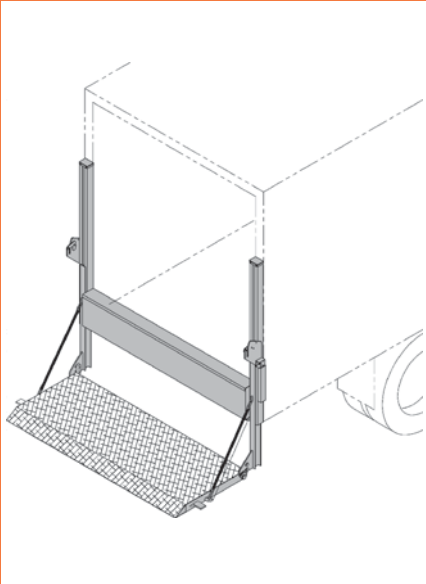

Railgates

Tailgates By **THIEMAN**

Raising Performance to New Levels

MODEL TVL

MODEL TVL-A

MODEL TVL-LB

FEATURING:

- Meets TMC Electrical Guidelines
- Fast and Easy Installation
- Fully Enclosed Pump and Cylinder
- 75" x 30" to 95" x 66" Platforms
- Steel or Aluminum Platforms and Frames
- Level Ride Platform
- Auto Safety Latch System
- 1250 to 3000 Lb. Capacities
- Torsion Assist Platform Closing

Designed for use on van and stake bodies, cutaways, and step-vans, the THIEMAN TVL railgate series is the most reliable, low-maintenance, general-purpose liftgate available in the industry.

This popular railgate has the widest range of lift capacities in its class and is available for above-bed and special low-bed applications. If overall weight is a concern, the THIEMAN all-aluminum TVL could be the answer.