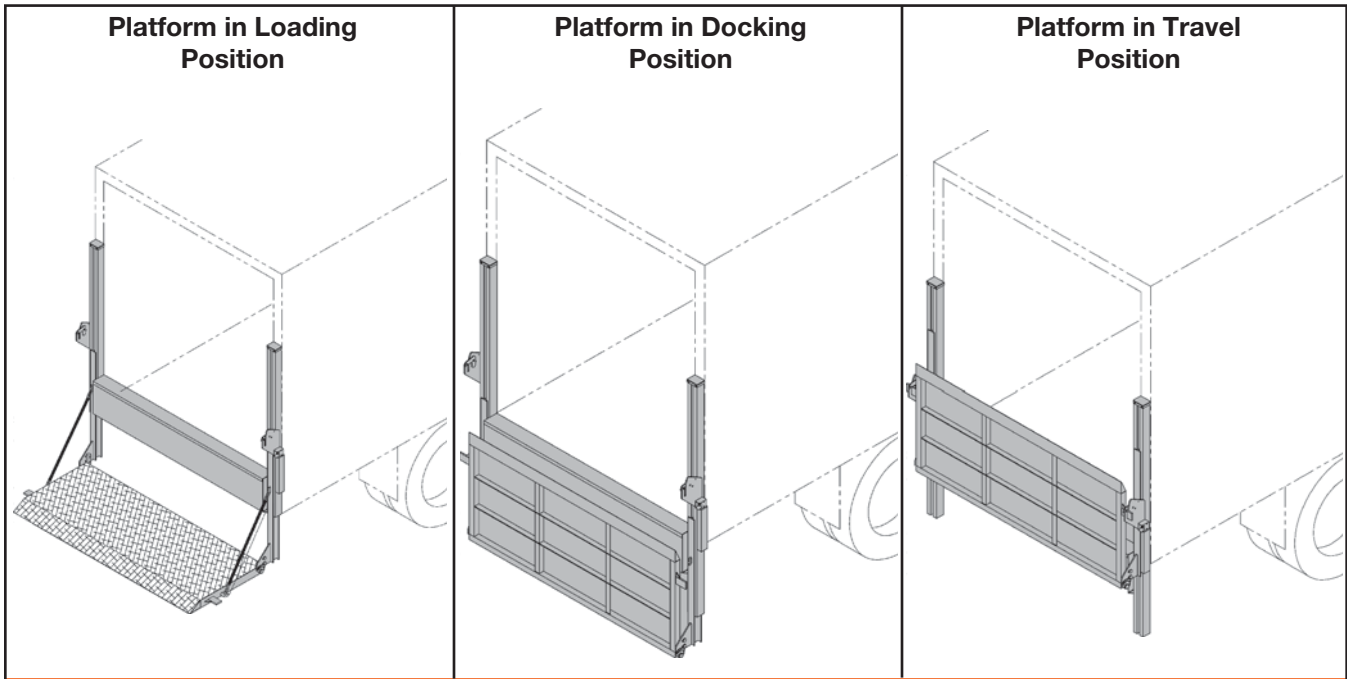

Railgates

Tailgates By **THIEMAN**

Raising Performance to New Levels

MODEL TVL

MODEL TVL-A

MODEL TVL-LB

FEATURING:

- Meets TMC Electrical Guidelines
- Fast and Easy Installation
- Fully Enclosed Pump and Cylinder
- 75" x 30" to 95" x 66" Platforms
- Steel or Aluminum Platforms and Frames
- Level Ride Platform
- Auto Safety Latch System
- 1250 to 3000 Lb. Capacities
- Torsion Assist Platform Closing

Designed for use on van and stake bodies, cutaways, and step-vans, the THIEMAN TVL railgate series is the most reliable, low-maintenance, general-purpose liftgate available in the industry.

This popular railgate has the widest range of lift capacities in its class and is available for above-bed and special low-bed applications. If overall weight is a concern, the THIEMAN all-aluminum TVL could be the answer.

With its many standard features and versatile options, the TVL series from THIEMAN continues to be the leader of the general-purpose railgates.

Features, Benefits and Specifications

STANDARD FEATURES AND BENEFITS:

- Meets All TMC Electrical Guidelines for Reduced Service Requirements
- Pre-Assembled, Self Contained Pump and Cylinder for Easy Installation and Protection from the Weather
- Automatic Safety Latch for Hands Free Disengagement of Platform Both In and Out of Stowed Position
- Low Friction Wear Pads in Slider for Smooth Operation
- Torsion Bar Assist for Easy Opening and Closing of Platform
- Pre-assembled Toggle Switch Asm for Easy Operation and Increased Reliability
- Liftgate Lowers Below Bed Height for Dock Loading depending on bed height & platform depth
- 150 Amp Circuit Breaker for Electrical Protection