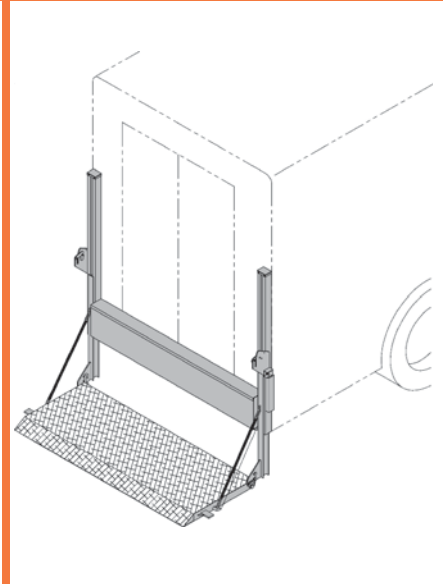

Railgates

Tailgates By **THIEMAN**

Raising Performance to New Levels

MODEL TVL

MODEL TVL-A

MODEL TVL-LB

FEATURING:

- Meets TMC Electrical Guidelines
- Fast and Easy Installation
- Fully Enclosed Pump and Cylinder
- 75" x 30" to 95" x 66" Platforms
- Steel or Aluminum Platforms and Frames
- Level Ride Platform
- Auto Safety Latch System
- 1250 to 3000 Lb. Capacities
- Torsion Assist Platform Closing

Designed for use on van and stake bodies, cutaways, and step-vans, the THIEMAN TVL railgate series is the most reliable, low-maintenance, general-purpose liftgate available in the industry.

This popular railgate has the widest range of lift capacities in its class and is available for above-bed and special low-bed applications. If overall weight is a concern, the THIEMAN all-aluminum TVL could be the answer.

- Meets All TMC Electrical Guidelines for Reduced Service Requirements
- Pre-Assembled, Self Contained Pump and Cylinder for Easy Installation and Protection from the Weather
- Automatic Safety Latch for Hands Free Disengagement of Platform Both In and Out of Stowed Position
- Low Friction Wear Pads in Slider for Smooth Operation
- Torsion Bar Assist for Easy Opening and Closing of Platform
- Pre-assembled Toggle Switch Asm for Easy Operation and Increased Reliability
- Liftgate Lowers Below Bed Height for Dock Loading depending on bed height & platform depth
- 150 Amp Circuit Breaker for Electrical Protection