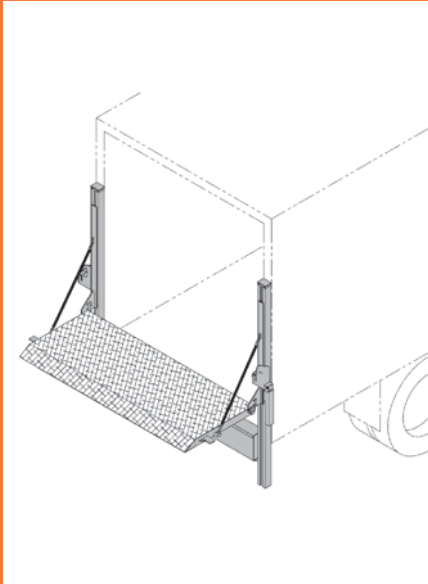

Railgates

Tailgates By **THIEMAN**

Raising Performance to New Levels

MODEL TVL

MODEL TVL-A

MODEL TVL-LB

FEATURING:

- Meets TMC Electrical Guidelines
- Fast and Easy Installation
- Fully Enclosed Pump and Cylinder
- 75" x 30" to 95" x 66" Platforms
- Steel or Aluminum Platforms and Frames
- Level Ride Platform
- Auto Safety Latch System
- 1250 to 3000 Lb. Capacities
- Torsion Assist Platform Closing

Designed for use on van and stake bodies, cutaways, and step-vans, the THIEMAN TVL railgate series is the most reliable, low-maintenance, general-purpose liftgate available in the industry.

This popular railgate has the widest range of lift capacities in its class and is available for above-bed and special low-bed applications. If overall weight is a concern, the THIEMAN all-aluminum TVL could be the answer.